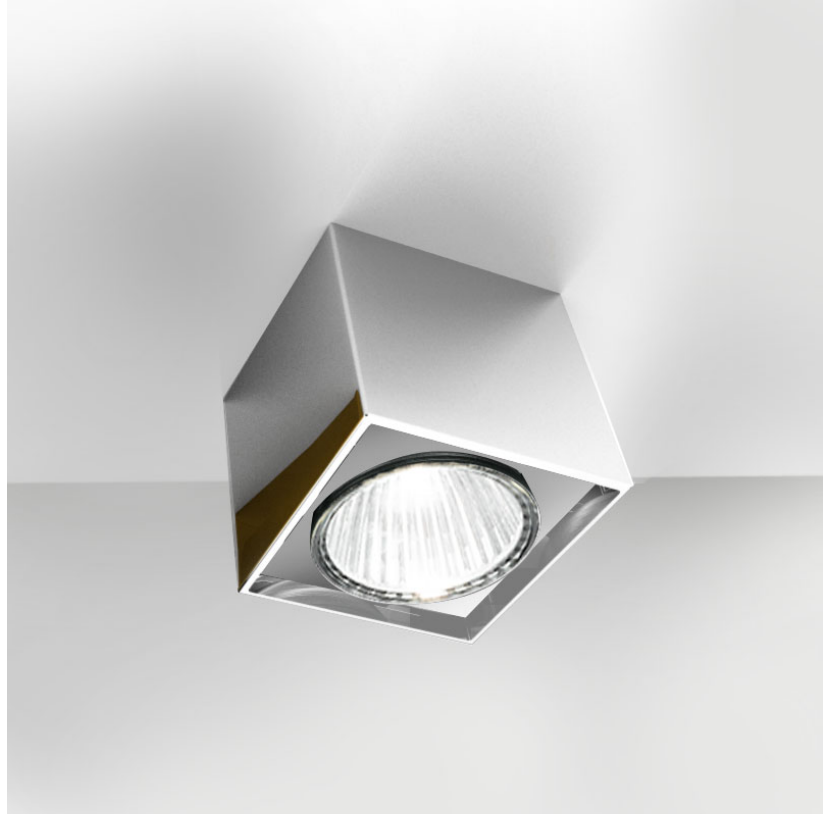

PROJECT	_____
TYPE	_____
NOTES	_____
QUANTITY	_____
DATE	_____

TWO SURFACE

D82164

GENERAL

Series: Two
Brand: Panzeri
Division: Design
Mounting Type: Surface
Mounting Location: Ceiling
Subcategory: Downlight

PHYSICAL

Shape: Cube
Length (mm): 80
Length (in): 3 1/8"
Width (mm): 80
Width (in): 3 1/8"
Height (mm): 87
Height (in): 3 1/2"
Light Distribution: Downlight
Weight (kg): 1.4
Weight (lbs): 3
Fixture Finish: PAL
Fixture Material: Aluminum

ELECTRICAL

Number of Lamps: 1
Lamp Type: LED Retrofit / Halogen
Lamp Shape: MR16
Bulb Included: Bulb Not Included
Total Output Wattage (W): 6 / 50
Max. Wattage Per Lamp (W): 6 / 50
Lamp Base: GU10
Input Voltage (V): 120

LED

OPTICAL

RATINGS AND CERTIFICATIONS

Certified By: CSA Certified to UL and CSA Standards
IP rating: IP20