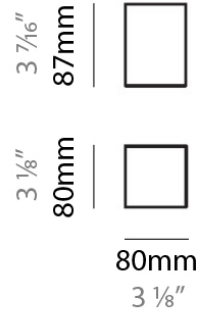

PROJECT
TYPE
NOTES
QUANTITY
DATE

TWO SURFACE

D82165

GENERAL

Series: Two
Brand: Panzeri
Division: Design
Mounting Type: Surface
Mounting Location: Ceiling
Subcategory: Downlight

PHYSICAL

Shape: Cube
Length (mm): 80
Length (in): 3 1/8
Width (mm): 80
Width (in): 3 1/8
Height (mm): 87
Height (in): 3 1/2
Light Distribution: Downlight
Weight (kg): 1.4
Weight (lbs): 3
Fixture Material: Aluminum

ELECTRICAL

Number of Lamps: 1
Lamp Type: LED Retrofit / Halogen
Lamp Shape: MR16
Bulb Included: Bulb Not Included
Total Output Wattage (W): 6 / 50
Max. Wattage Per Lamp (W): 6 / 50
Lamp Base: GU10
Input Voltage (V): 120

LED

OPTICAL

RATINGS AND CERTIFICATIONS

Certified By: CSA Certified to UL and CSA Standards
IP rating: IP20