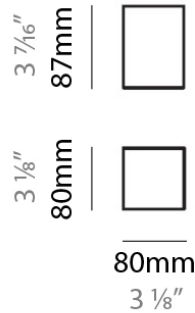

PROJECT	_____
TYPE	_____
NOTES	_____
QUANTITY	_____
DATE	_____

TWO SURFACE

D82164

GENERAL

Series: Two
Brand: Panzeri
Division: Design
Mounting Type: Surface
Mounting Location: Ceiling
Subcategory: Downlight

PHYSICAL

Shape: Cube
Length (mm): 80
Length (in): 3 1/8"
Width (mm): 80
Width (in): 3 1/8"
Height (mm): 87
Height (in): 3 1/2"
Light Distribution: Downlight
Weight (kg): 1.4
Weight (lbs): 3
Fixture Finish: PAL
Fixture Material: Aluminum

ELECTRICAL

Number of Lamps: 1
Lamp Type: LED Retrofit / Halogen
Lamp Shape: MR16
Bulb Included: Bulb Not Included
Total Output Wattage (W): 6 / 50
Max. Wattage Per Lamp (W): 6 / 50
Lamp Base: GU10
Input Voltage (V): 120

LED

OPTICAL

RATINGS AND CERTIFICATIONS

Certified By: CSA Certified to UL and CSA Standards
IP rating: IP20